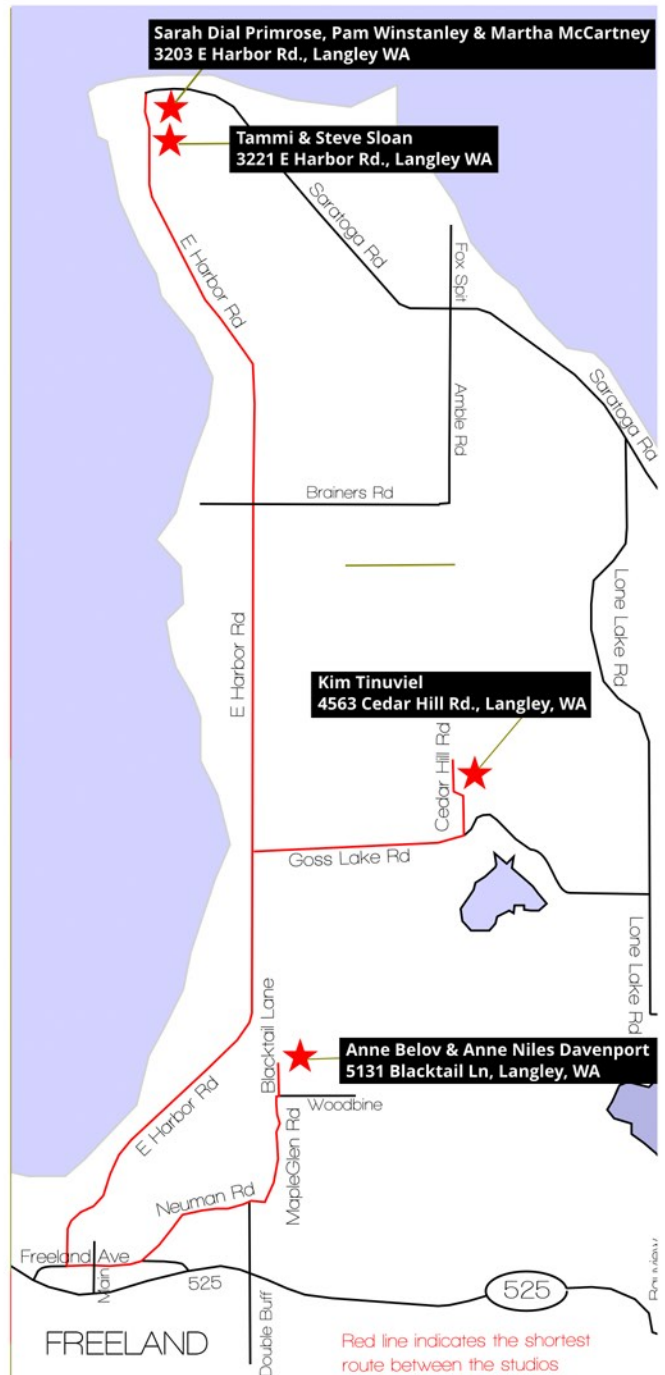

WHIDBEY
ISLAND
HOLIDAY
ART
STUDIO
HOP

ANNE BELOV
KIM TINUVIEL
TAMMI SLOAN
STEVEN SLOAN
PAM WINSTANLEY
MARTHA MCCARTNEY
SARAH DIAL PRIMROSE
ANNE NILES DAVENPORT

8 Artists / 4 Studios
Passports to Prizes
November 29 & 30 - 10 to 4

www.mybrownwren.com/events

www.mybrownwren.com/events

Have your Passport stamped at each studio.
Full details and directions to each
studio are on the website.